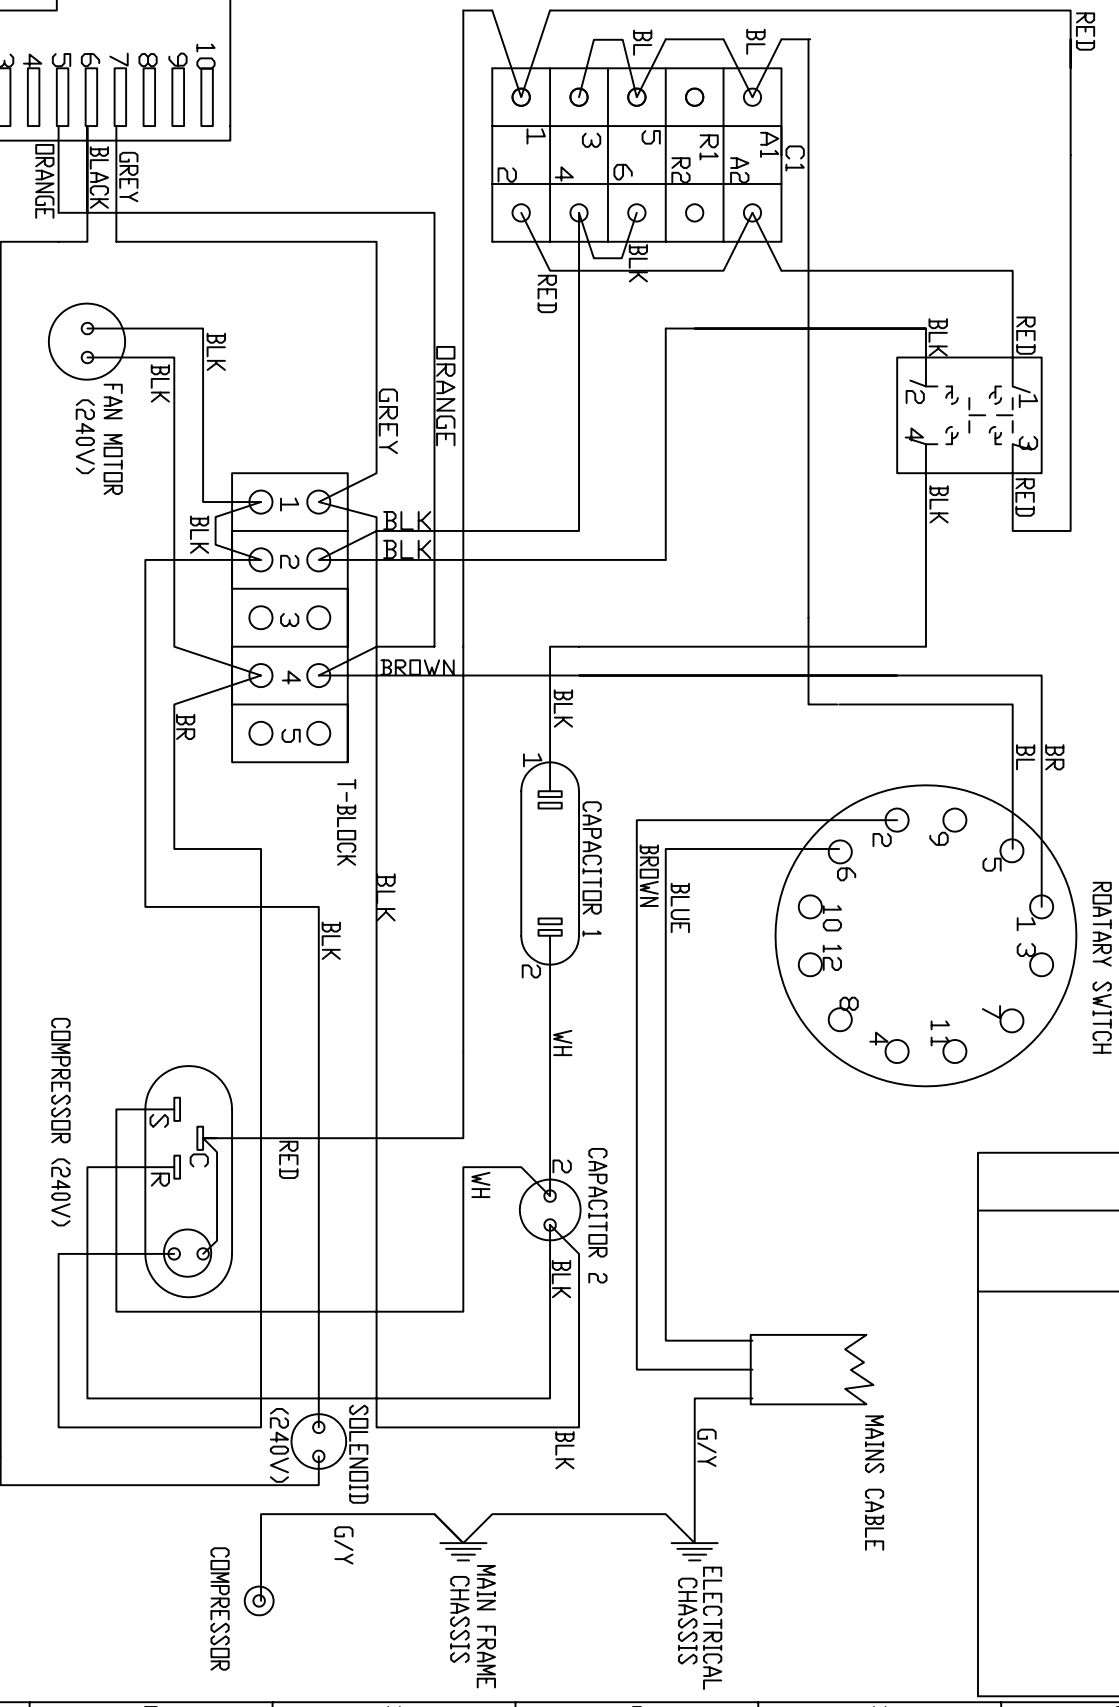

WIRE THE ALTERNATIVE RELAY AS PER THIS SKETCH 230V SINGLE VOLTAGE

CONTACTOR (240V)

WIRING DETAILS FOR OLD STYLE OF TIMER

ISSUE	DATE	AMENDMENTS
10	16/05/94	6683 ALTERNATIVE RELAY ADDED
11	21/07/94	ADD LINK TO T/B BETWEEN 1 AND 2 - CHANGE No. 7756
12	13/3/02	COLORS ADDED - WDA

1993 **Edgoc** LIMITED BRIGHTON ENGLAND

3RD ANGLE PROJECTION
DO NOT SCALE
IF IN DOUBT ASK

DIMENSIONS IN mm
TOLERANCES UNLESS OTHERWISE STATED
0 ± 0.25
0.00 ± 0.05
ANGULAR ± 0.5 DEGREE

TITLE: WIRING DIAGRAM FOR D/DRYER MK 4/1 230V SINGLE VOLTAGE

MATERIAL: FINISH

DRAWN: MICHAEL DUNN

CAD SCALE: 1

DRAWING NO: 5010219

SHEET 1 OF 1