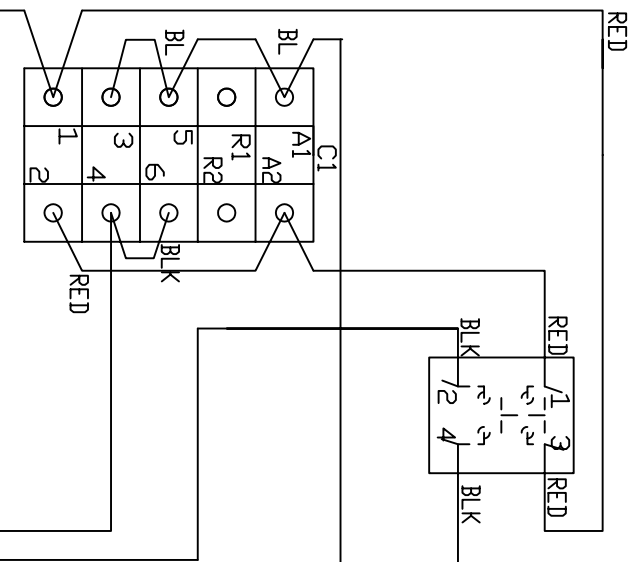

WIRE THE ALTERNATIVE RELAY AS PER THIS SKETCH 230V SINGLE VOLTAGE

CONTACTOR (240V)

WIRING DETAILS FOR OLD STYLE OF TIMER

ISSUE	DATE	AMENDMENTS
10	16/05/94	6683 ALTERNATIVE RELAY ADDED
11	21/07/94	ADD LINK TO T/B BETWEEN 1 AND 2 - CHANGE No. 7756
12	13/3/02	COLORS ADDED - WDA

1993 **Edgoc** LIMITED BRIGHTON ENGLAND

3RD ANGLE PROJECTION
DO NOT SCALE
IF IN DOUBT ASK

DIMENSIONS IN mm
TOLERANCES UNLESS OTHERWISE STATED
0 ± 0.25
0.00 ± 0.05
ANGULAR ± 0.5 DEGREE

TITLE: WIRING DIAGRAM FOR D/DRYER MK 4/1 230V SINGLE VOLTAGE

MATERIAL: FINISH

DRAWN: MICHAEL DUNN

CAD SCALE: 1

DRAWING NO: 5010219

SHEET 1 OF 1