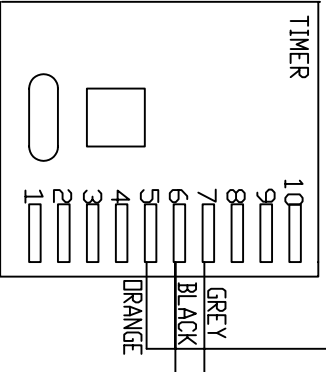

WIRE THE ALTERNATIVE RELAY AS PER THIS SKETCH 230V SINGLE VOLTAGE

CONTACTOR (240V)

WIRING DETAILS FOR OLD STYLE OF TIMER

ISSUE	DATE	AMENDMENTS
10	16/05/94	6683 ALTERNATIVE RELAY ADDED
11	21/07/94	ADD LINK TO T/B BETWEEN 1 AND 2 - CHANGE No. 7756
12	13/3/02	COLORS ADDED - WDA

1993 **Edgoc** LIMITED BRIGHTON ENGLAND

3RD ANGLE PROJECTION
DO NOT SCALE
IF IN DOUBT ASK

DIMENSIONS IN mm
TOLERANCES UNLESS OTHERWISE STATED
0 ± 0.25
0.00 ± 0.05
ANGULAR ± 0.5 DEGREE

TITLE: WIRING DIAGRAM FOR D/DRYER MK 4/1 230V SINGLE VOLTAGE

MATERIAL: FINISH

DRAWN: MICHAEL DUNN

CAD SCALE: 1

DRAWING NO: 5010219

SHEET 1 OF 1