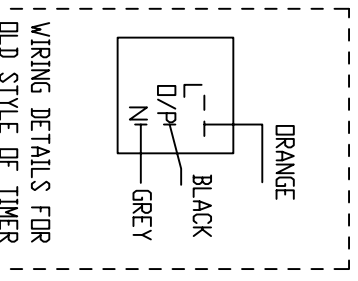

WIRE THE ALTERNATIVE RELAY AS PER THIS SKETCH 230V SINGLE VOLTAGE

CONTACTOR (240V)

WIRING DETAILS FOR OLD STYLE OF TIMER

ISSUE	DATE	AMENDMENTS
10	16/05/94	6683 ALTERNATIVE RELAY ADDED
11	21/07/94	ADD LINK TO T/B BETWEEN 1 AND 2 - CHANGE No. 7756
12	13/3/02	COLORS ADDED - WDA

1993 **Edgoc** LIMITED BRIGHTON ENGLAND

3RD ANGLE PROJECTION
DO NOT SCALE
IF IN DOUBT ASK

DIMENSIONS IN mm
TOLERANCES UNLESS OTHERWISE STATED
0 ± 0.25
0.00 ± 0.05
ANGULAR ± 0.5 DEGREE

TITLE: WIRING DIAGRAM FOR D/DRYER MK 4/1 230V SINGLE VOLTAGE