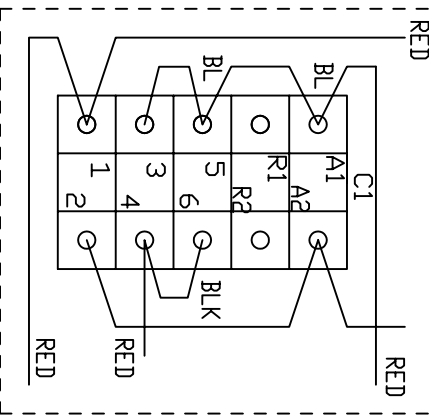

WIRE THE ALTERNATIVE RELAY AS PER THIS SKETCH 230V SINGLE VOLTAGE

CONTACTOR (240V)

WIRING DETAILS FOR OLD STYLE OF TIMER

ISSUE	DATE	AMENDMENTS
10	16/05/94	6683 ALTERNATIVE RELAY ADDED
11	21/07/94	ADD LINK TO T/B BETWEEN 1 AND 2 - CHANGE No. 7756
12	13/3/02	COLORS ADDED - WDA

1993 **Edgoc** LIMITED BRIGHTON ENGLAND

3RD ANGLE PROJECTION
DO NOT SCALE
IF IN DOUBT ASK

DIMENSIONS IN mm
TOLERANCES UNLESS OTHERWISE STATED
0 ± 0.25
0.00 ± 0.05
ANGULAR ± 0.5 DEGREE

TITLE: WIRING DIAGRAM FOR D/DRYER MK 4/1 230V SINGLE VOLTAGE

MATERIAL: FINISH

DRAWN: MICHAEL DUNN

CAD SCALE: 1

DRAWING NO: 5010219

SHEET 1 OF 1